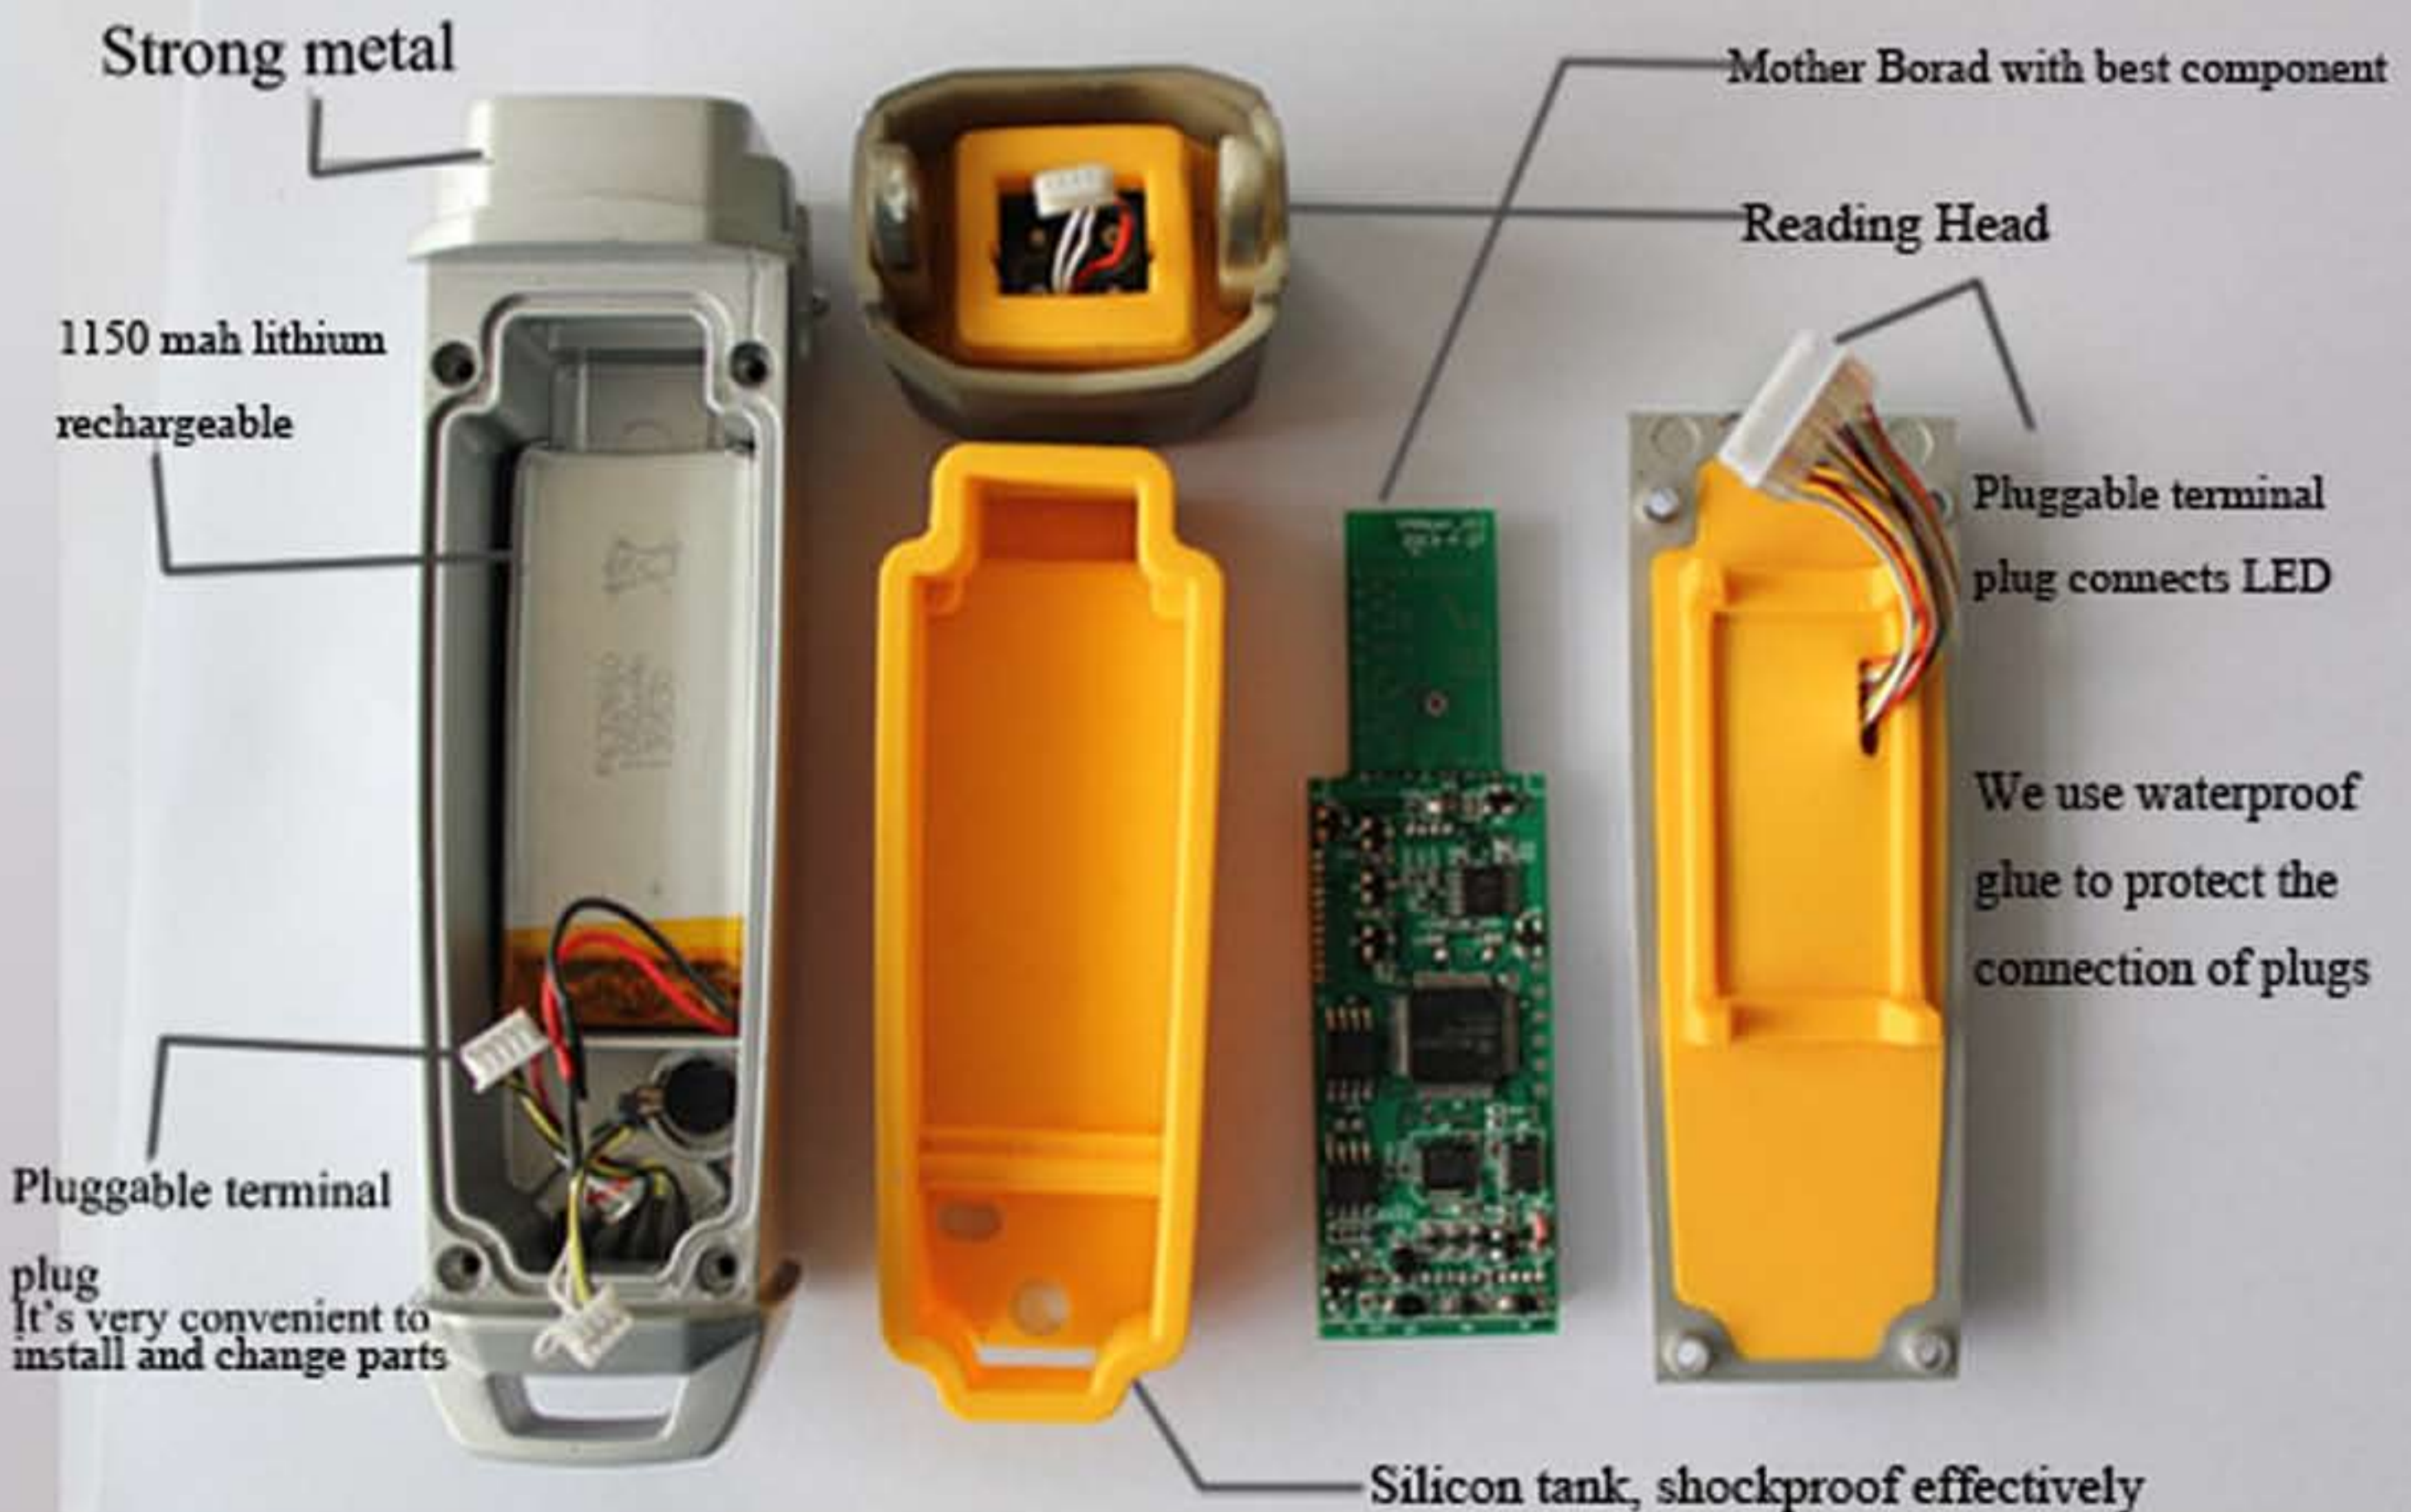

# ORIGINAL DESIGN

Flashlight + Compass + Led Display  
Wireless Data Transfer  
60,000pcs Data Storage Capacity

# RF 6

OLED Display

Operating temperature is  
-40°C-85°C  
Waterproof effectively

Power Button

Rubber Shell

shockproof, Good touch feeling, Goodlooking

Light Button

Super waterproof

## Specifications

1. system for guard tour verification
2. 60,000pcs data storage,
3. flashlight
4. LED display + compass
- 5 waterproof

## Features:

Silicon tank, metal body with rubber shell outside

Flash light ( electronic torch) and compass equipped

Highlighted LED display for time, temperature and compass

125khz tag reading

wireless data transfer